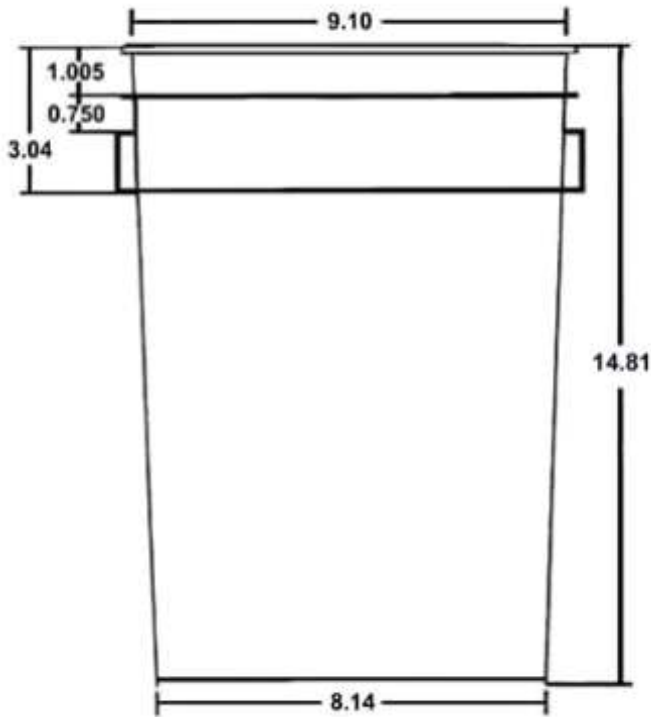

4-1/4 Gallon Square Pail

Pail Specifications:		Material: HDPE
Length	9.10"	
Width	8.14"	
Height	14.81"	
Wall Thickness	0.070 mil	
Weight	160 lbs	
Packaging Specifications		
Quantity Per Pallet	480 Each	
Gross Weight	650 Pounds	
Length	50"	
Width	40"	
Height	98"	

- Available with plastic handle
- Materials - Prime HDPE, FDA Approved
- Standard Colors- White and Natural
- All measurements are approximate