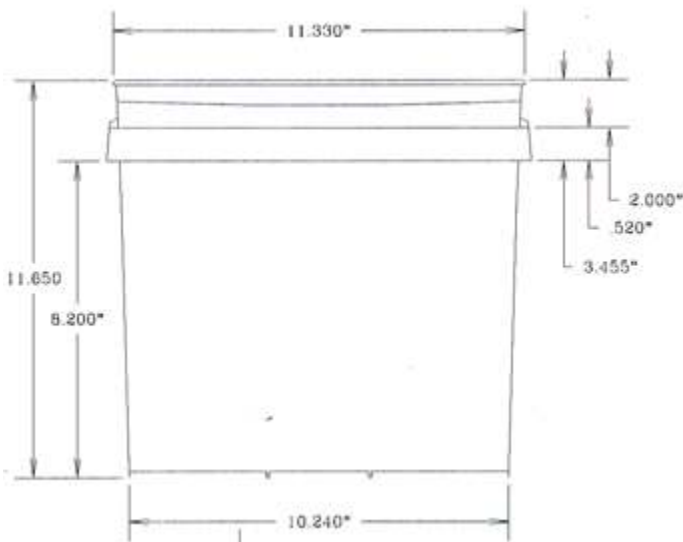

4-1/4 0.90" Gallon Pail

Pail Specifications:	Material: HDPE
Top Diameter	11.33"
Bottom Diameter	10.24"
Height	11.65"
Wall Thickness	0.090 mil
Weight	1.640 lbs / 744 grams

Packaging Specifications	
Quantity Per Pallet	240 Each
Gross Weight	418 Lbs
Length	50"
Width	38"
Height	88"